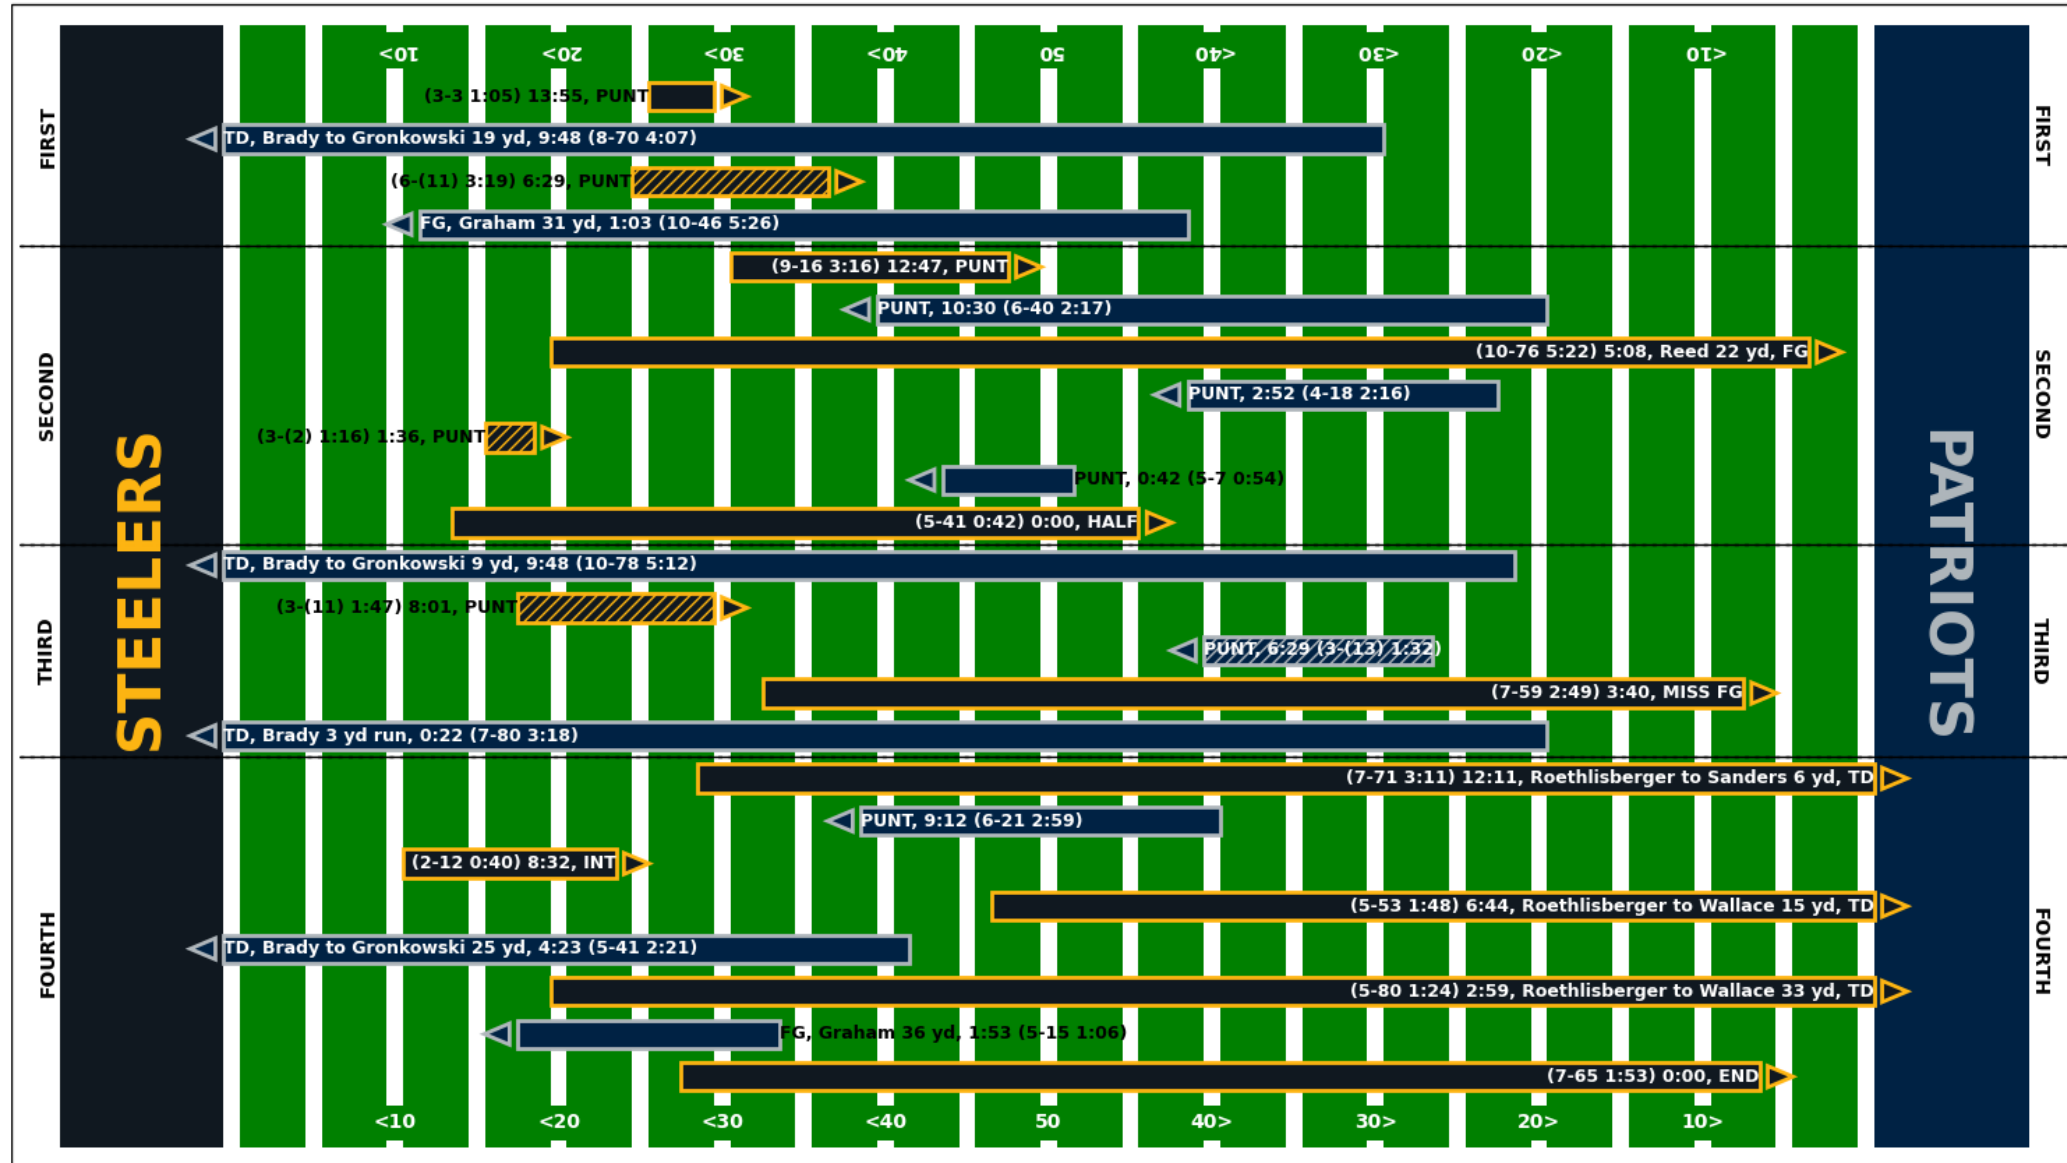

DATE	GAME	FINAL SCORE
1/19/2002	2001 AFC Divisional Playoff	New England Patriots 16 Oakland Raiders 13 (OT)
2/3/2002	Super Bowl XXXVI	New England Patriots 20 St. Louis Rams 17
11/30/2003	2003 Week 13	New England Patriots 38 Indianapolis Colts 34
1/14/2007	2006 AFC Divisional Playoff	New England Patriots 24 San Diego Chargers 21
11/18/2007	2007 Week 11	New England Patriots 56 Buffalo Bills 10
10/18/2009	2009 Week 6	New England Patriots 59 Tennessee Titans 0
11/14/2010	2010 Week 10	New England Patriots 39 Pittsburgh Steelers 26
11/24/2013	2013 Week 12	New England Patriots 34 Denver Broncos 31 (OT)
1/2/2015	Super Bowl XLIX	New England Patriots 28 Seattle Seahawks 24
2/5/2017	Super Bowl LI	New England Patriots 34 Atlanta Falcons 28 (OT)
1/20/2019	2018 AFC Championship Game	New England Patriots 37 Kansas City Chiefs 31 (OT)
1/23/2022	2021 NFC Divisional Playoff	Los Angeles Rams 30 Tampa Bay Buccaneers 27

New England Patriots 16, Oakland Raiders 13 (OT)
 2001 AFC Divisional Playoff
 January 19, 2002
 Foxboro Stadium, Foxboro, Massachusetts

New England Patriots 20, St. Louis Rams 17
 Super Bowl XXXVI
 February 3, 2002
 Louisiana Superdome, New Orleans, Louisiana

New England Patriots 56, Buffalo Bills 10

2007 Week 11

November 18, 2007

Ralph Wilson Stadium, Buffalo, New York

New England Patriots 59, Tennessee Titans 0
 2009 Week 6
 October 18, 2009
 Gillette Stadium, Foxboro, Massachusetts

New England Patriots 39, Pittsburgh Steelers 26

2010 Week 10

November 14, 2010

Heinz Field, Pittsburgh, Pennsylvania

New England Patriots 34, Denver Broncos 31 (OT)

2013 Week 12

November 24, 2013

Gillette Stadium, Foxboro, Massachusetts