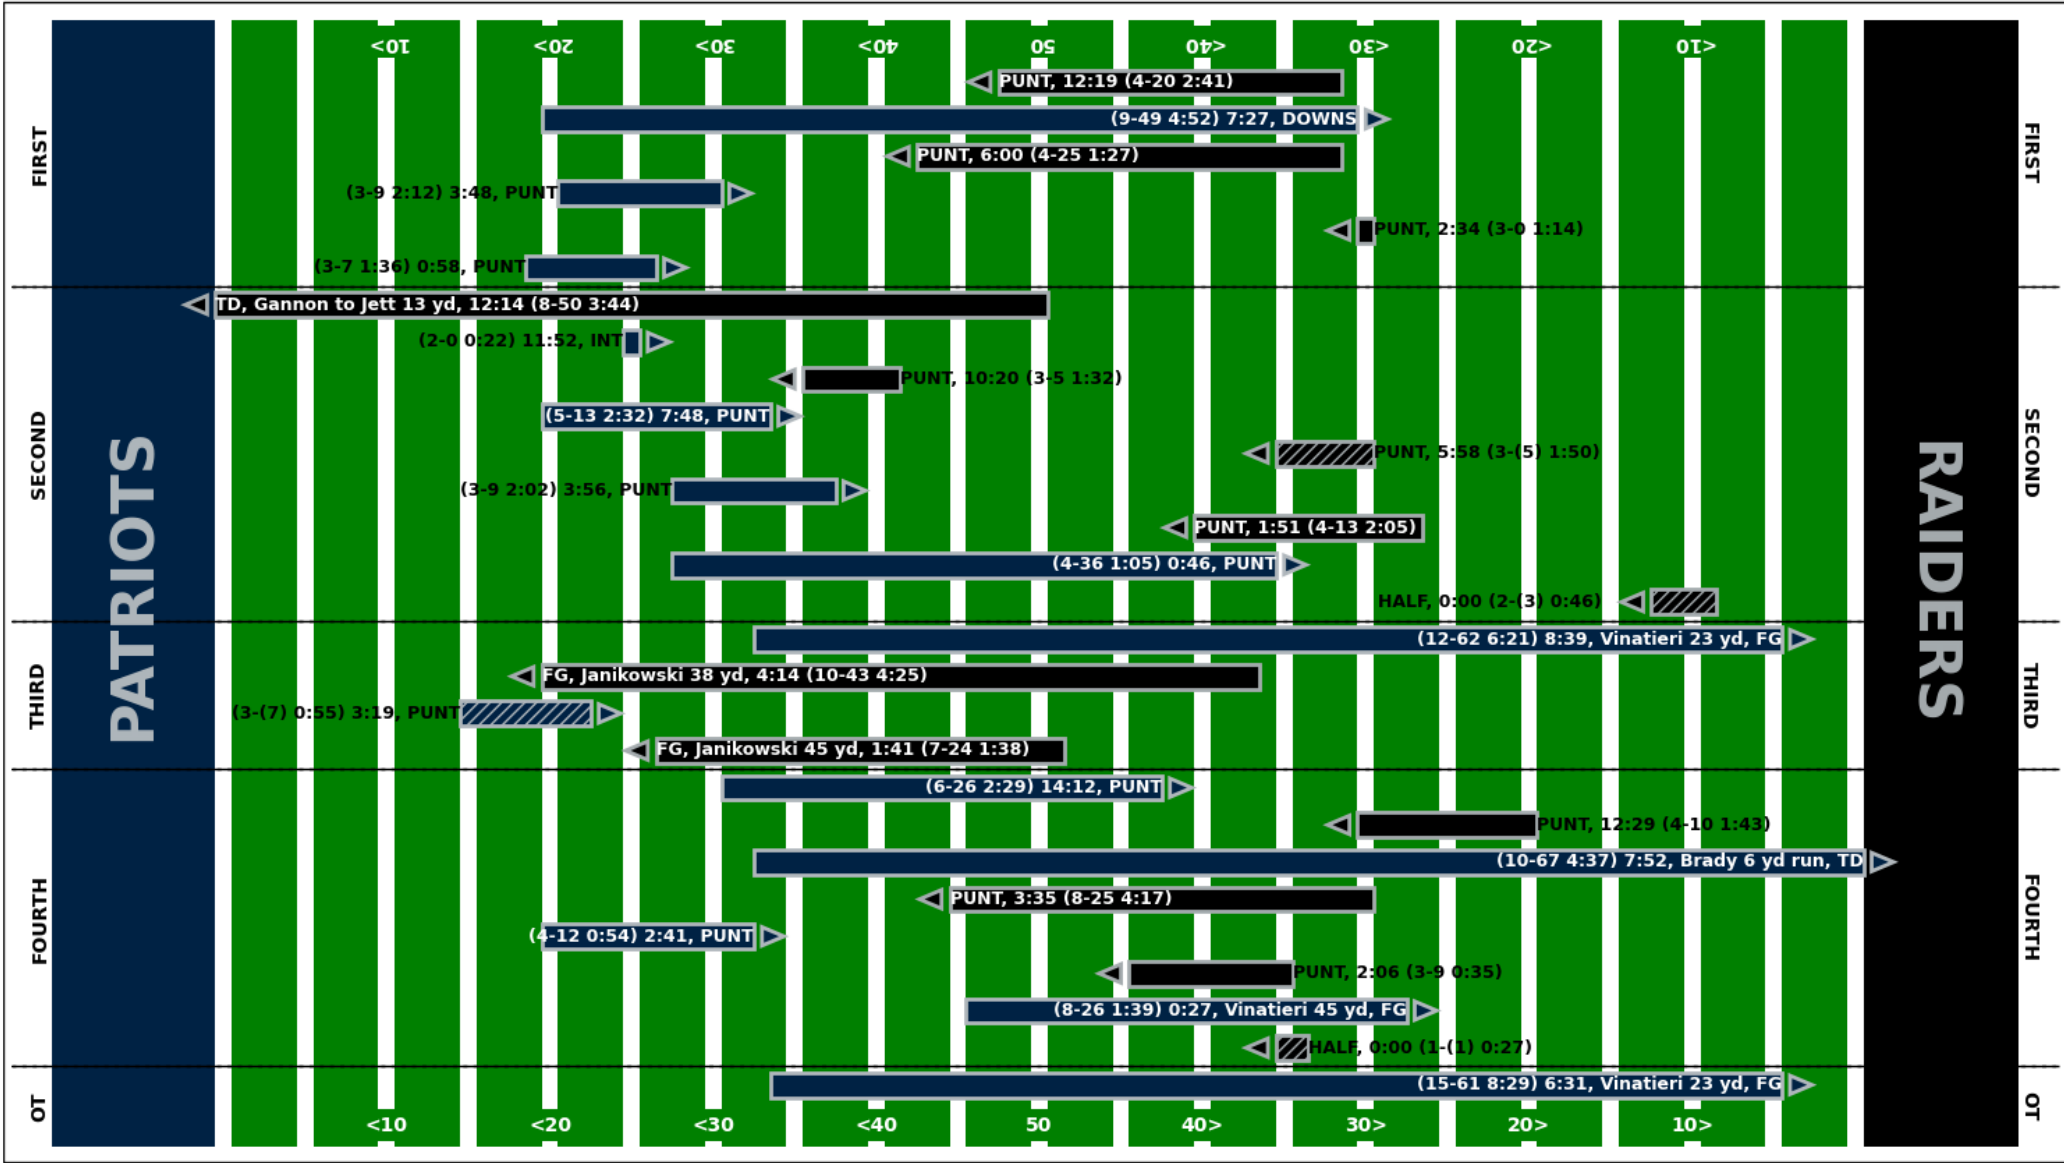

The Brady Years

Tom Brady's Career in 12 Drive Charts

© 2023 Michael Hamel

MichaelHamel.net

There are as many ways to examine Tom Brady's career as there are adjectives to describe it. Here are drive charts from 12 of his best games, spanning nearly his entire career. With so many great moments to choose from, it was difficult to choose 12 games to focus on. Some feature comebacks, others, blazing fast starts against an overwhelmed opponent. All but one is a victory; the 2021 NFC Divisional Playoff, nearly another great comeback, earns a spot here as one of Brady's best games as a Buccaneer.

DATE	GAME	FINAL SCORE
1/19/2002	2001 AFC Divisional Playoff	New England Patriots 16 Oakland Raiders 13 (OT)
2/3/2002	Super Bowl XXXVI	New England Patriots 20 St. Louis Rams 17
11/30/2003	2003 Week 13	New England Patriots 38 Indianapolis Colts 34
1/14/2007	2006 AFC Divisional Playoff	New England Patriots 24 San Diego Chargers 21
11/18/2007	2007 Week 11	New England Patriots 56 Buffalo Bills 10
10/18/2009	2009 Week 6	New England Patriots 59 Tennessee Titans 0
11/14/2010	2010 Week 10	New England Patriots 39 Pittsburgh Steelers 26
11/24/2013	2013 Week 12	New England Patriots 34 Denver Broncos 31 (OT)
1/2/2015	Super Bowl XLIX	New England Patriots 28 Seattle Seahawks 24
2/5/2017	Super Bowl LI	New England Patriots 34 Atlanta Falcons 28 (OT)
1/20/2019	2018 AFC Championship Game	New England Patriots 37 Kansas City Chiefs 31 (OT)
1/23/2022	2021 NFC Divisional Playoff	Los Angeles Rams 30 Tampa Bay Buccaneers 27

New England Patriots 16, Oakland Raiders 13 (OT)
 2001 AFC Divisional Playoff
 January 19, 2002
 Foxboro Stadium, Foxboro, Massachusetts

New England Patriots 20, St. Louis Rams 17
 Super Bowl XXXVI
 February 3, 2002
 Louisiana Superdome, New Orleans, Louisiana