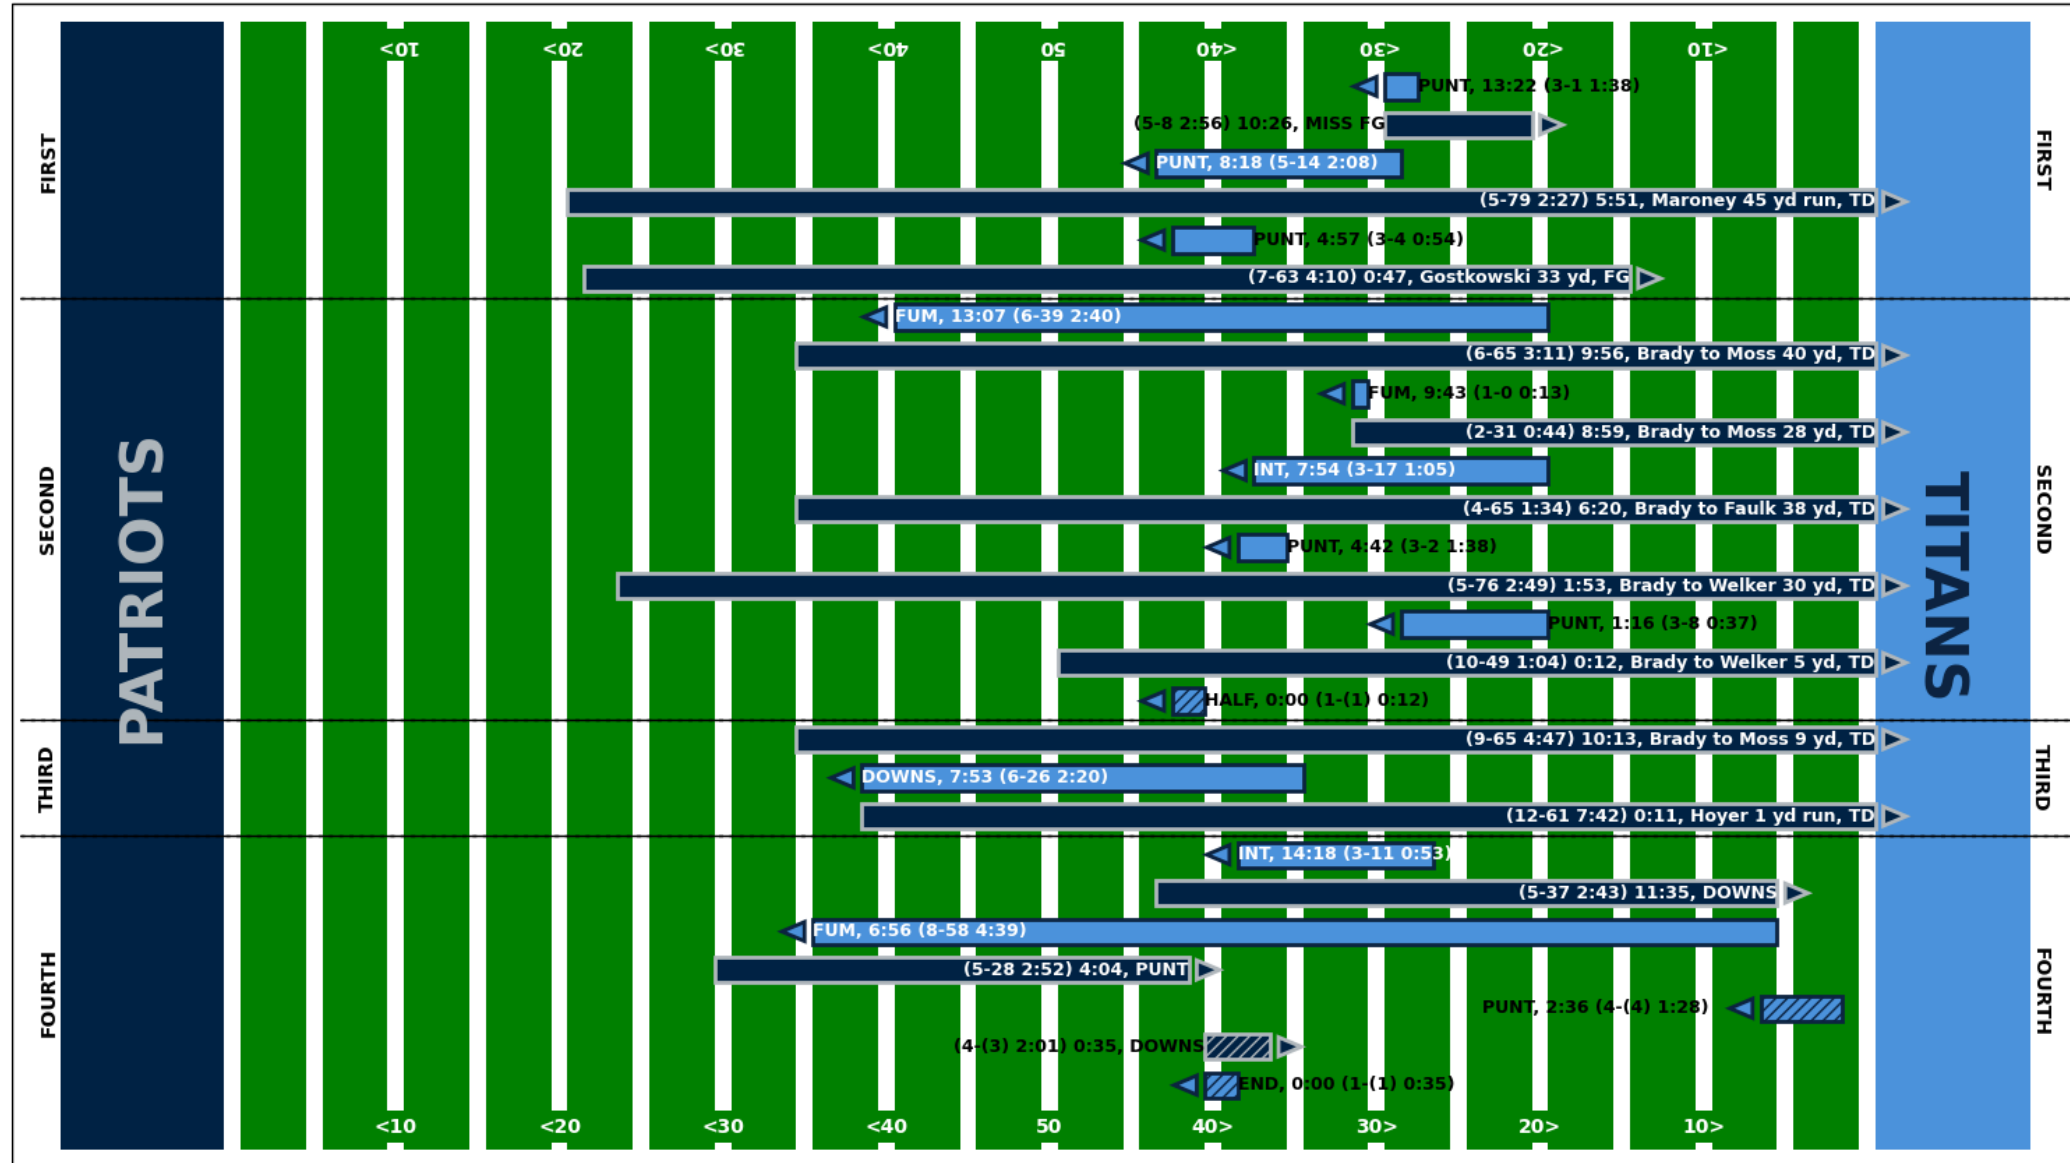

New England Patriots 16, Oakland Raiders 13 (OT)
 2001 AFC Divisional Playoff
 January 19, 2002
 Foxboro Stadium, Foxboro, Massachusetts

New England Patriots 20, St. Louis Rams 17
 Super Bowl XXXVI
 February 3, 2002
 Louisiana Superdome, New Orleans, Louisiana

New England Patriots 38, Indianapolis Colts 34

2003 Week 13

November 30, 2003

RCA Dome, Indianapolis, Indiana

New England Patriots 24, San Diego Chargers 21
 2006 AFC Divisional Playoff
 January 14, 2007
 Qualcomm Stadium, San Diego, California

New England Patriots 56, Buffalo Bills 10

2007 Week 11

November 18, 2007

Ralph Wilson Stadium, Buffalo, New York

New England Patriots 59, Tennessee Titans 0
 2009 Week 6
 October 18, 2009
 Gillette Stadium, Foxboro, Massachusetts

New England Patriots 39, Pittsburgh Steelers 26

2010 Week 10

November 14, 2010

Heinz Field, Pittsburgh, Pennsylvania

New England Patriots 34, Denver Broncos 31 (OT)

2013 Week 12

November 24, 2013

Gillette Stadium, Foxboro, Massachusetts