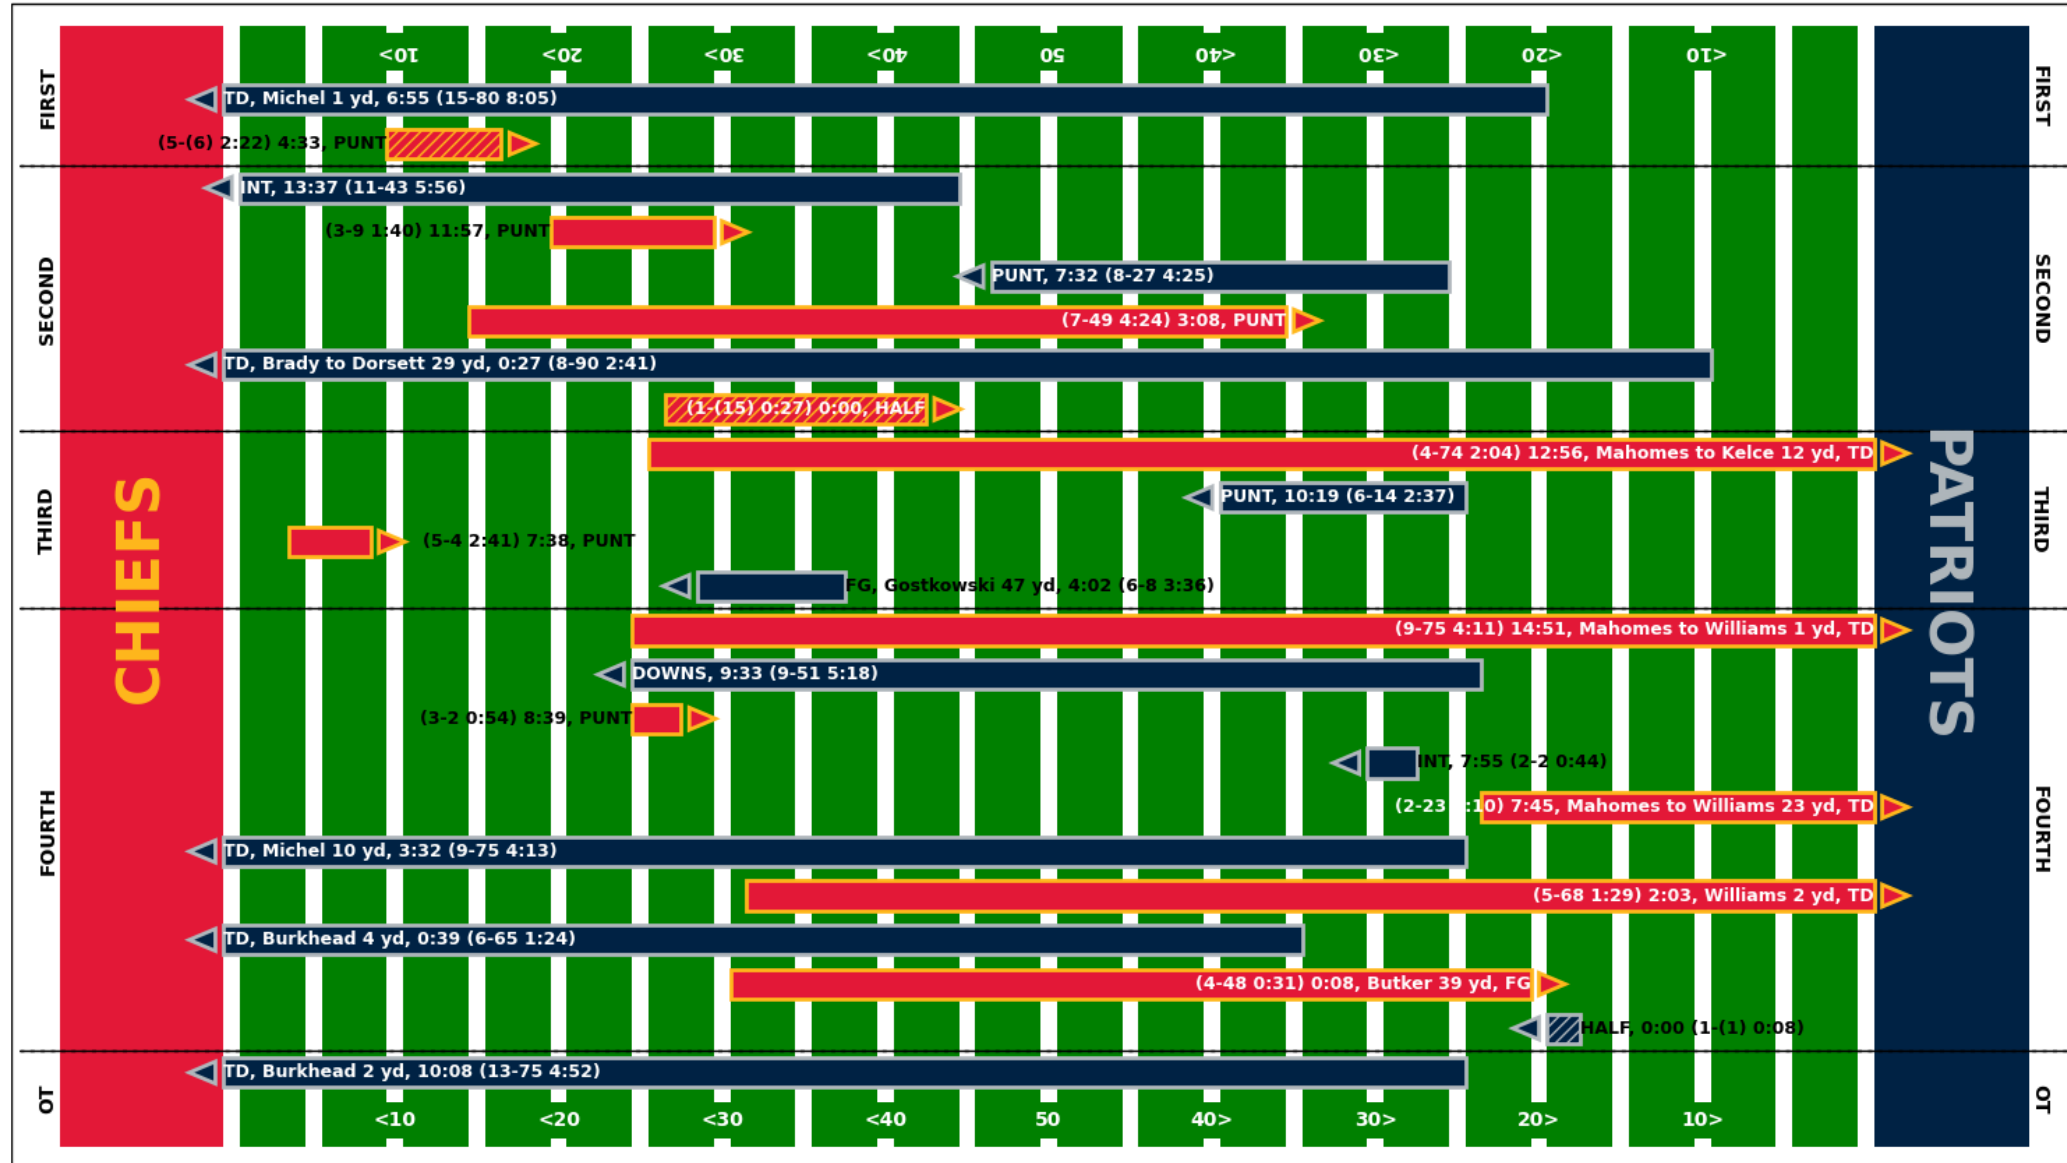

New England Patriots 37, Kansas City Chiefs 31 (OT)
2018 AFC Championship Game
January 20, 2019
Arrowhead Stadium, Kansas City, Missouri