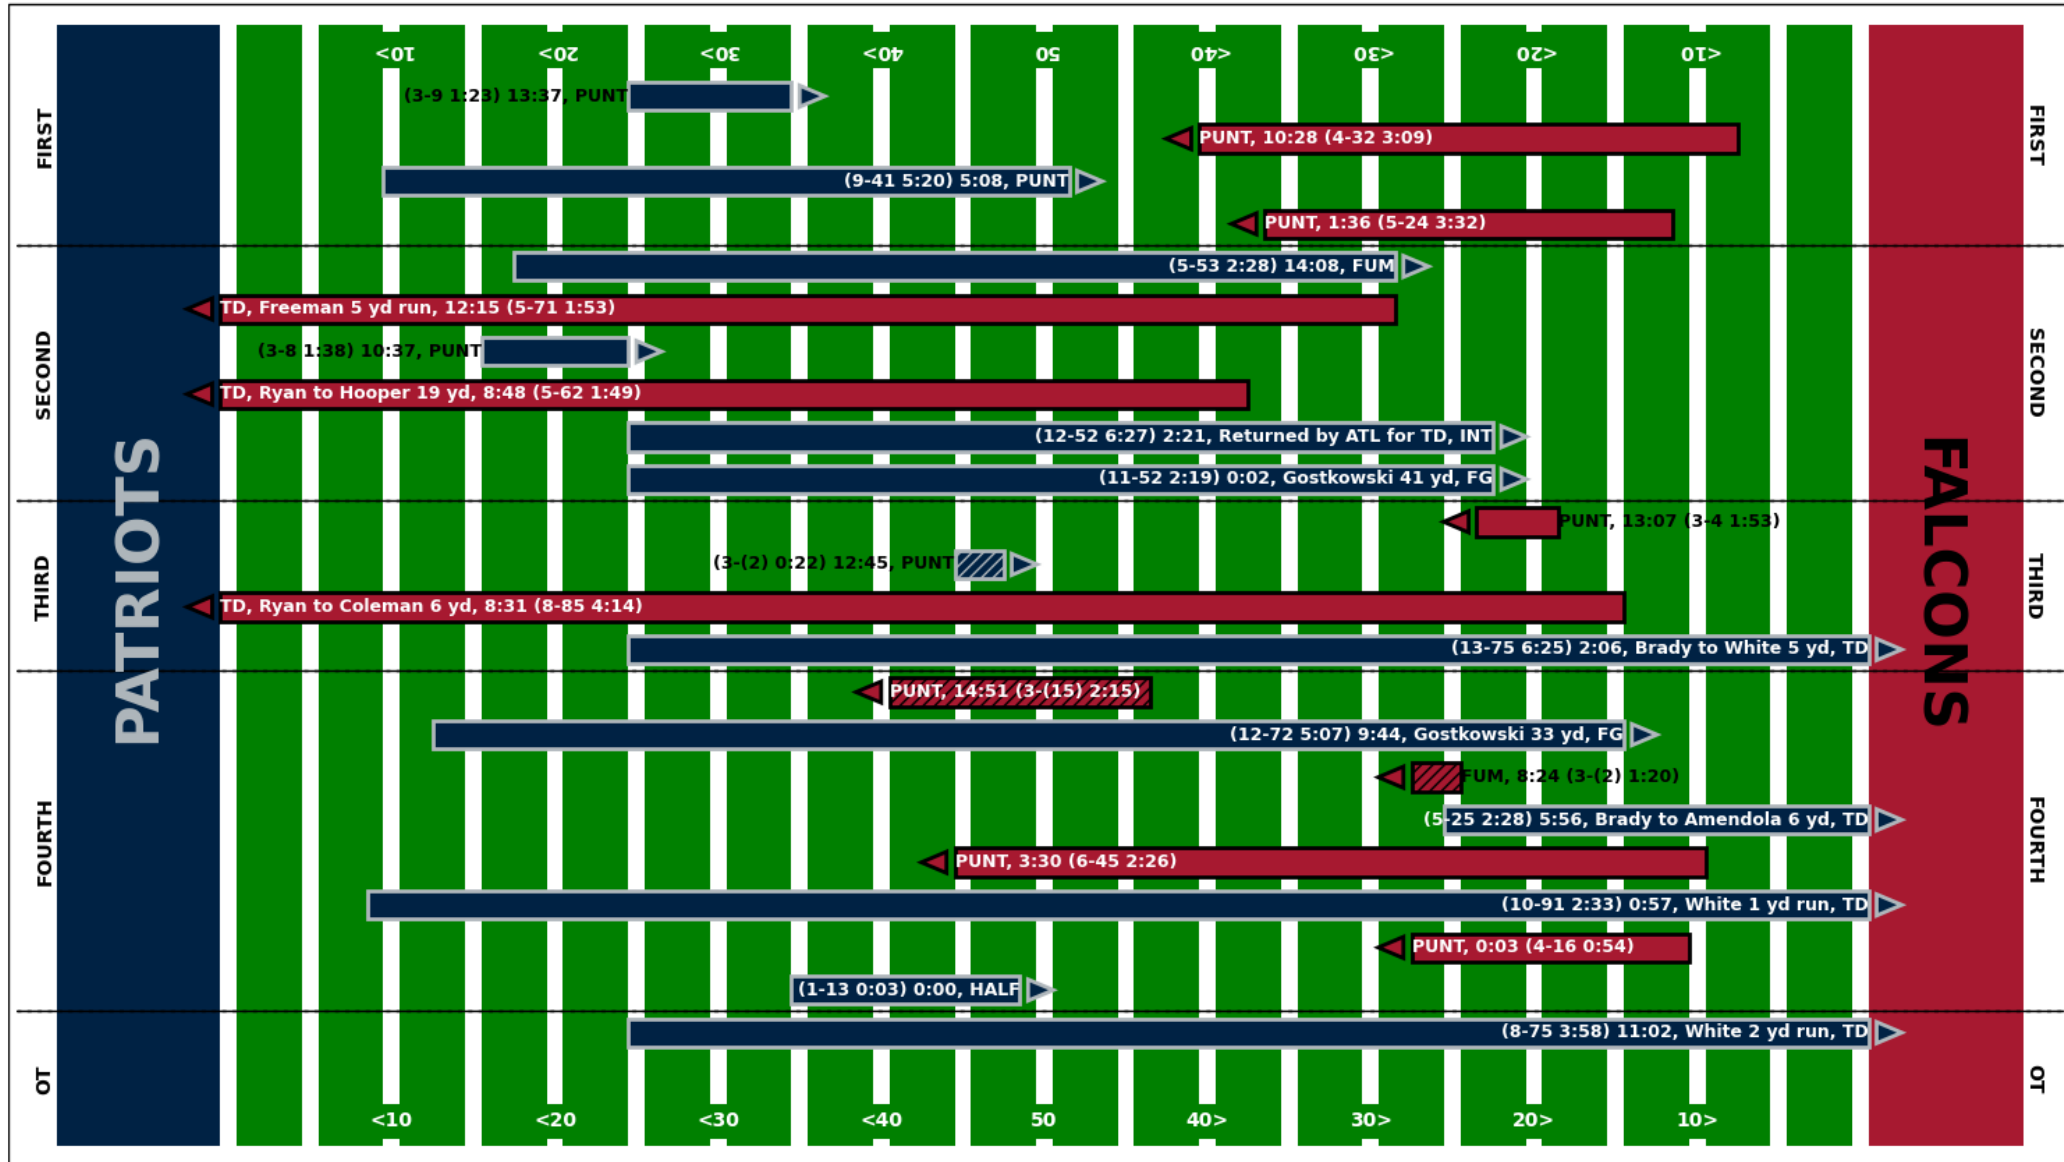

The Brady Years

Tom Brady's Career in 12 Drive Charts

© 2023 Michael Hamel

MichaelHamel.net

There are as many ways to examine Tom Brady's career as there are adjectives to describe it. Here are drive charts from 12 of his best games, spanning nearly his entire career. With so many great moments to choose from, it was difficult to choose 12 games to focus on. Some feature comebacks, others, blazing fast starts against an overwhelmed opponent. All but one is a victory; the 2021 NFC Divisional Playoff, nearly another great comeback, earns a spot here as one of Brady's best games as a Buccaneer.

New England Patriots 16, Oakland Raiders 13 (OT)
 2001 AFC Divisional Playoff
 January 19, 2002
 Foxboro Stadium, Foxboro, Massachusetts

New England Patriots 20, St. Louis Rams 17
 Super Bowl XXXVI
 February 3, 2002
 Louisiana Superdome, New Orleans, Louisiana

New England Patriots 39, Pittsburgh Steelers 26

2010 Week 10

November 14, 2010

Heinz Field, Pittsburgh, Pennsylvania

New England Patriots 34, Denver Broncos 31 (OT)

2013 Week 12

November 24, 2013

Gillette Stadium, Foxboro, Massachusetts

New England Patriots 28, Seattle Seahawks 24
 Super Bowl XLIX
 January 2, 2015
 University of Phoenix Stadium, Glendale, Arizona

New England Patriots 34, Atlanta Falcons 28 (OT)
Super Bowl LI
 February 5, 2017
 NRG Stadium, Houston, Texas