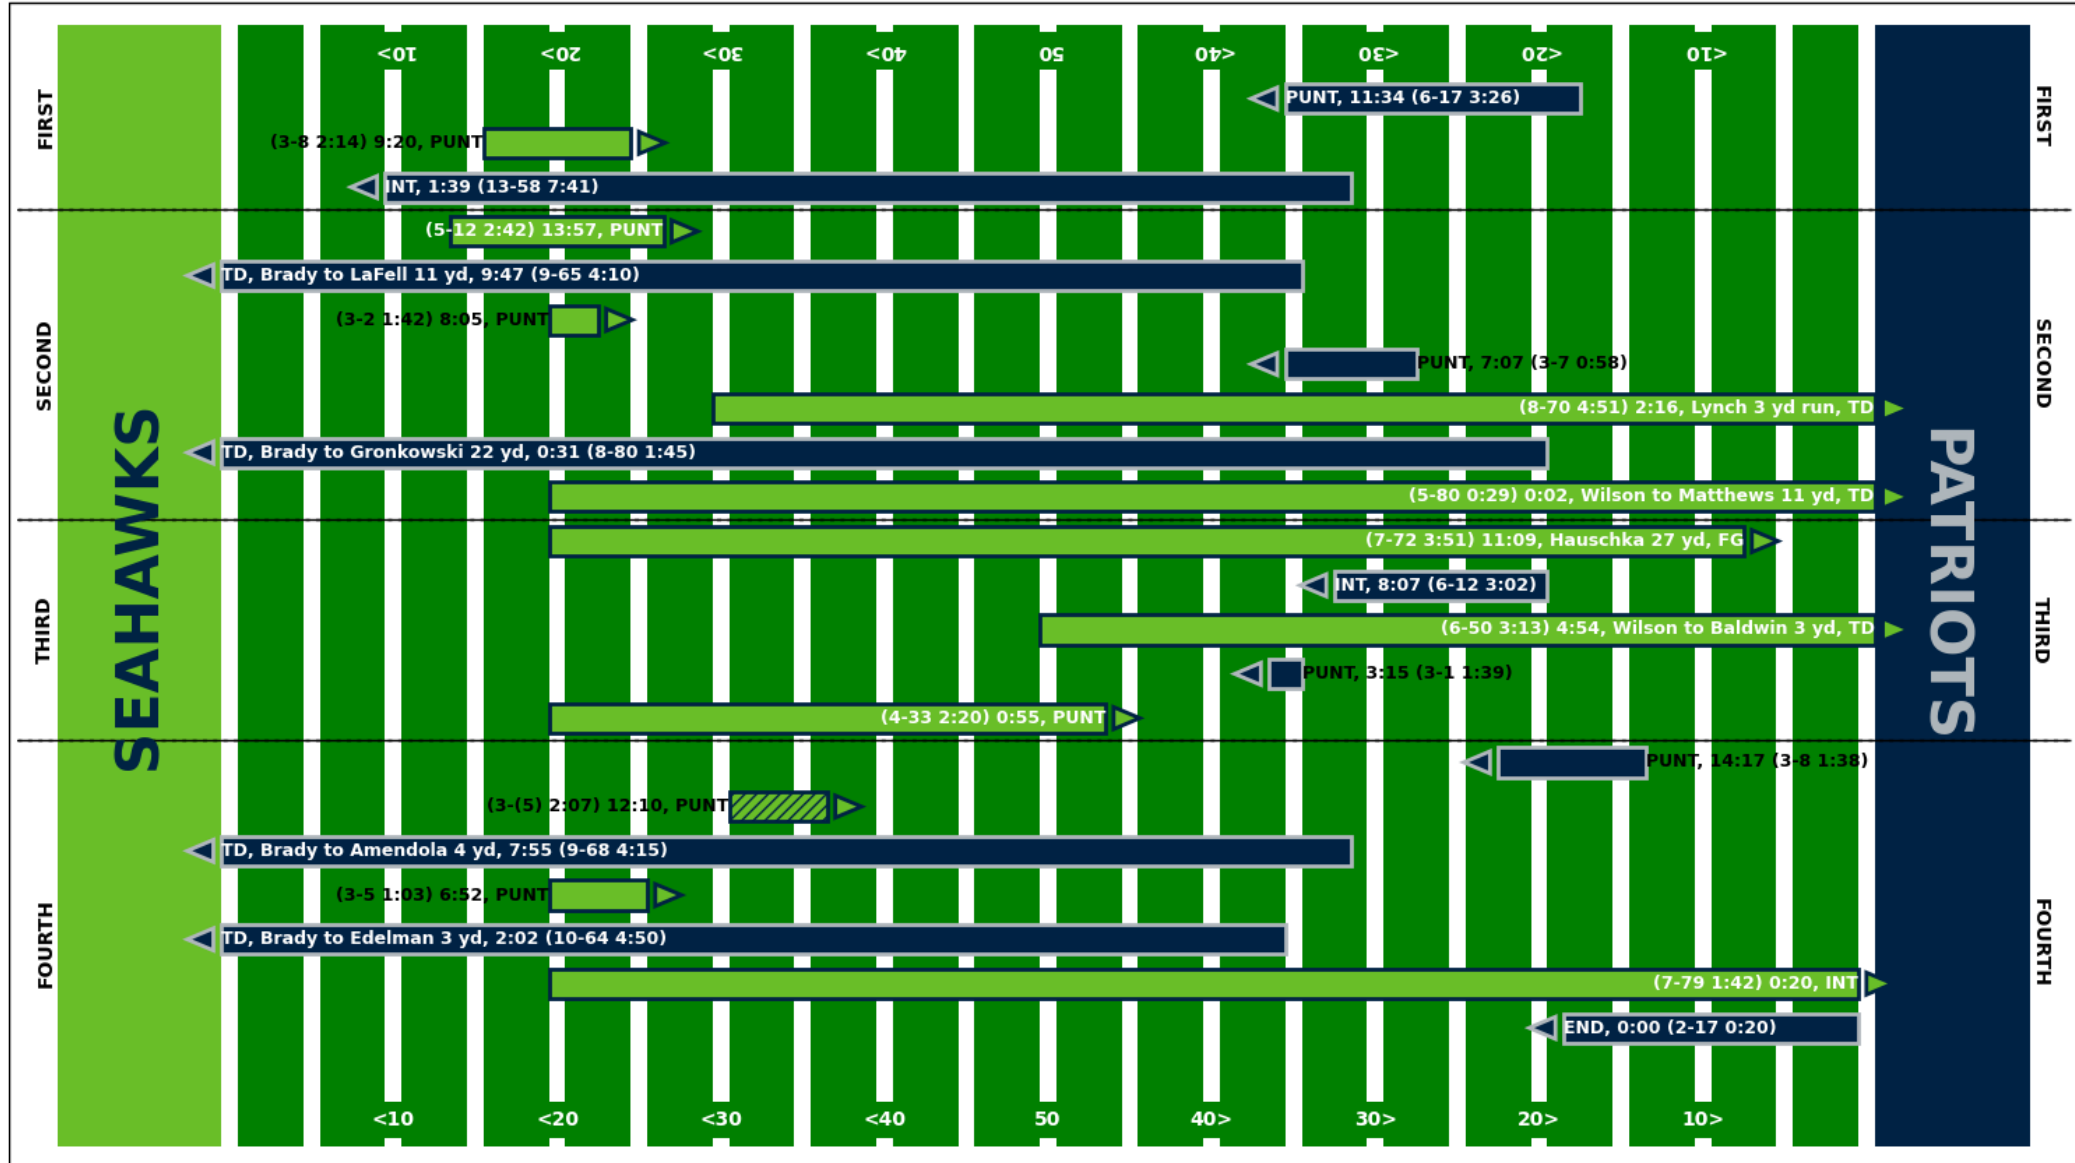

New England Patriots 16, Oakland Raiders 13 (OT)
 2001 AFC Divisional Playoff
 January 19, 2002
 Foxboro Stadium, Foxboro, Massachusetts

New England Patriots 20, St. Louis Rams 17
 Super Bowl XXXVI
 February 3, 2002
 Louisiana Superdome, New Orleans, Louisiana

New England Patriots 56, Buffalo Bills 10

2007 Week 11

November 18, 2007

Ralph Wilson Stadium, Buffalo, New York

New England Patriots 59, Tennessee Titans 0
 2009 Week 6
 October 18, 2009
 Gillette Stadium, Foxboro, Massachusetts

New England Patriots 39, Pittsburgh Steelers 26

2010 Week 10

November 14, 2010

Heinz Field, Pittsburgh, Pennsylvania

New England Patriots 34, Denver Broncos 31 (OT)

2013 Week 12

November 24, 2013

Gillette Stadium, Foxboro, Massachusetts

New England Patriots 28, Seattle Seahawks 24
 Super Bowl XLIX
 January 2, 2015
 University of Phoenix Stadium, Glendale, Arizona

New England Patriots 34, Atlanta Falcons 28 (OT)
Super Bowl LI
 February 5, 2017
 NRG Stadium, Houston, Texas