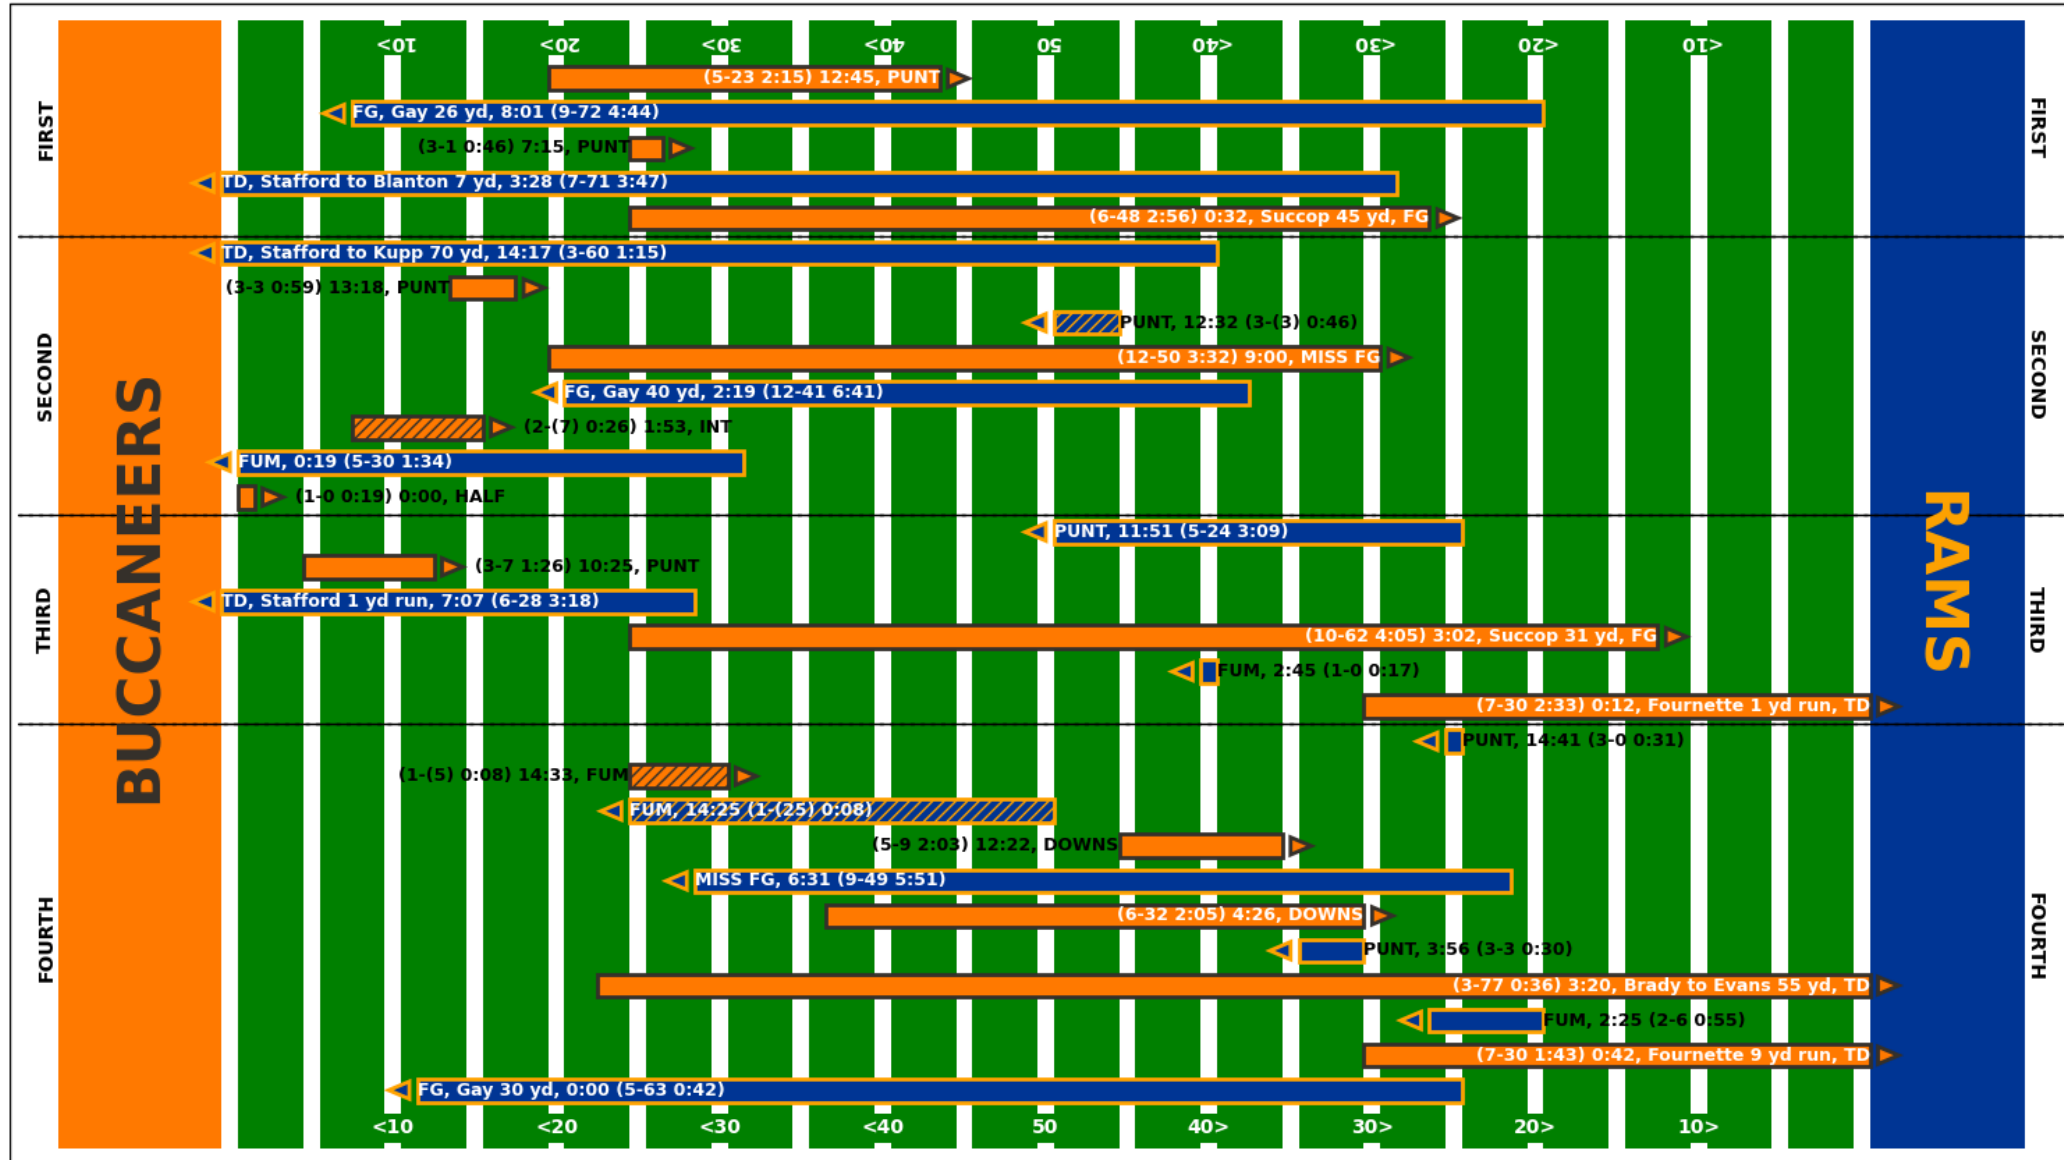

New England Patriots 16, Oakland Raiders 13 (OT)
 2001 AFC Divisional Playoff
 January 19, 2002
 Foxboro Stadium, Foxboro, Massachusetts

New England Patriots 20, St. Louis Rams 17
 Super Bowl XXXVI
 February 3, 2002
 Louisiana Superdome, New Orleans, Louisiana

New England Patriots 39, Pittsburgh Steelers 26

2010 Week 10

November 14, 2010

Heinz Field, Pittsburgh, Pennsylvania

New England Patriots 34, Denver Broncos 31 (OT)

2013 Week 12

November 24, 2013

Gillette Stadium, Foxboro, Massachusetts

New England Patriots 28, Seattle Seahawks 24
 Super Bowl XLIX
 January 2, 2015
 University of Phoenix Stadium, Glendale, Arizona

New England Patriots 34, Atlanta Falcons 28 (OT)
Super Bowl LI
 February 5, 2017
 NRG Stadium, Houston, Texas

New England Patriots 37, Kansas City Chiefs 31 (OT)
 2018 AFC Championship Game
 January 20, 2019
 Arrowhead Stadium, Kansas City, Missouri

Los Angeles Rams 30, Tampa Bay Buccaneers 27
 2021 NFC Divisional Playoff
 January 23, 2022
 Raymond James Stadium, Tampa, Florida