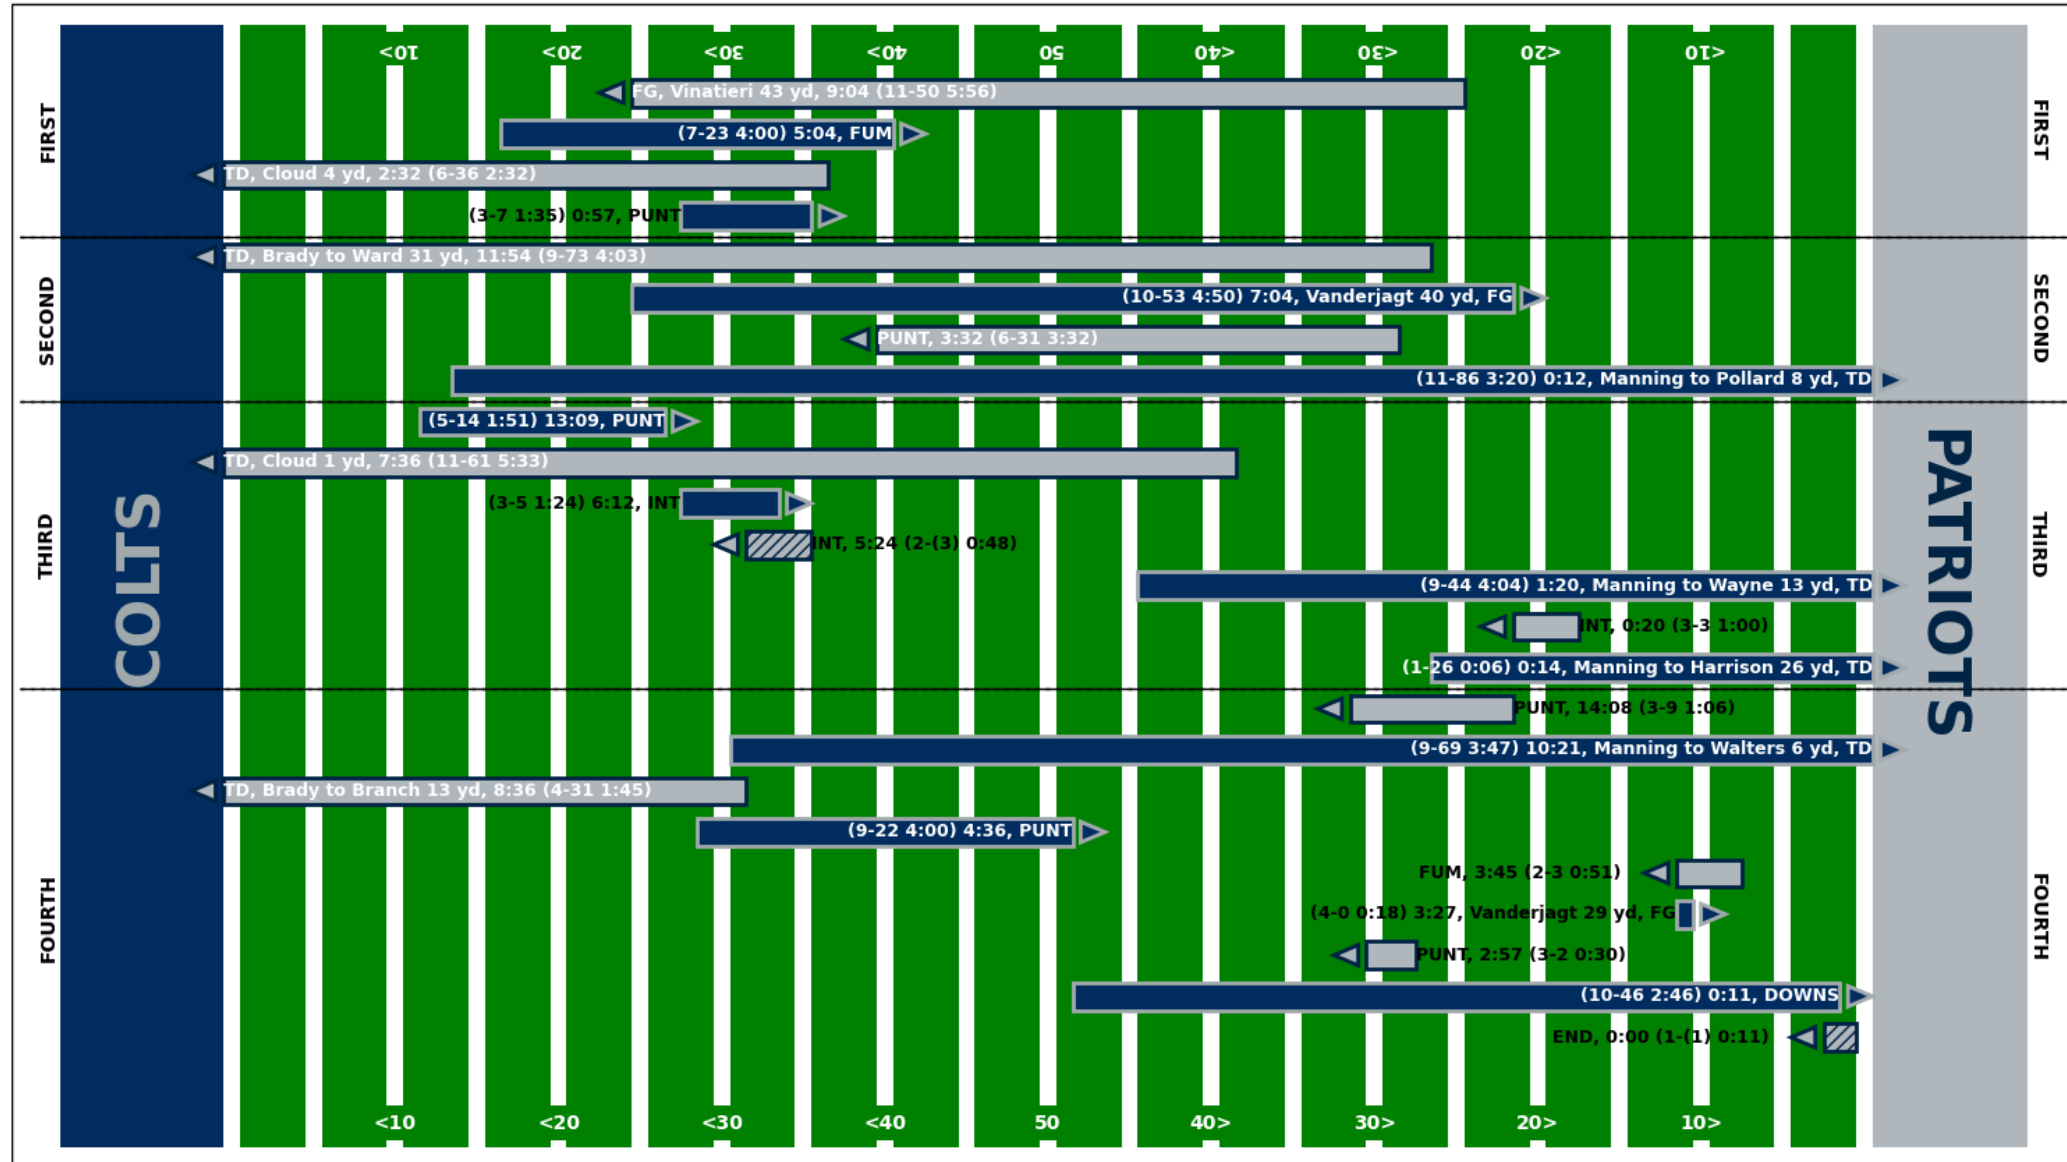

DATE	GAME	FINAL SCORE
1/19/2002	2001 AFC Divisional Playoff	New England Patriots 16 Oakland Raiders 13 (OT)
2/3/2002	Super Bowl XXXVI	New England Patriots 20 St. Louis Rams 17
11/30/2003	2003 Week 13	New England Patriots 38 Indianapolis Colts 34
1/14/2007	2006 AFC Divisional Playoff	New England Patriots 24 San Diego Chargers 21
11/18/2007	2007 Week 11	New England Patriots 56 Buffalo Bills 10
10/18/2009	2009 Week 6	New England Patriots 59 Tennessee Titans 0
11/14/2010	2010 Week 10	New England Patriots 39 Pittsburgh Steelers 26
11/24/2013	2013 Week 12	New England Patriots 34 Denver Broncos 31 (OT)
1/2/2015	Super Bowl XLIX	New England Patriots 28 Seattle Seahawks 24
2/5/2017	Super Bowl LI	New England Patriots 34 Atlanta Falcons 28 (OT)
1/20/2019	2018 AFC Championship Game	New England Patriots 37 Kansas City Chiefs 31 (OT)
1/23/2022	2021 NFC Divisional Playoff	Los Angeles Rams 30 Tampa Bay Buccaneers 27

New England Patriots 16, Oakland Raiders 13 (OT)
 2001 AFC Divisional Playoff
 January 19, 2002
 Foxboro Stadium, Foxboro, Massachusetts

New England Patriots 20, St. Louis Rams 17
 Super Bowl XXXVI
 February 3, 2002
 Louisiana Superdome, New Orleans, Louisiana

New England Patriots 38, Indianapolis Colts 34

2003 Week 13

November 30, 2003

RCA Dome, Indianapolis, Indiana

New England Patriots 24, San Diego Chargers 21
 2006 AFC Divisional Playoff
 January 14, 2007
 Qualcomm Stadium, San Diego, California