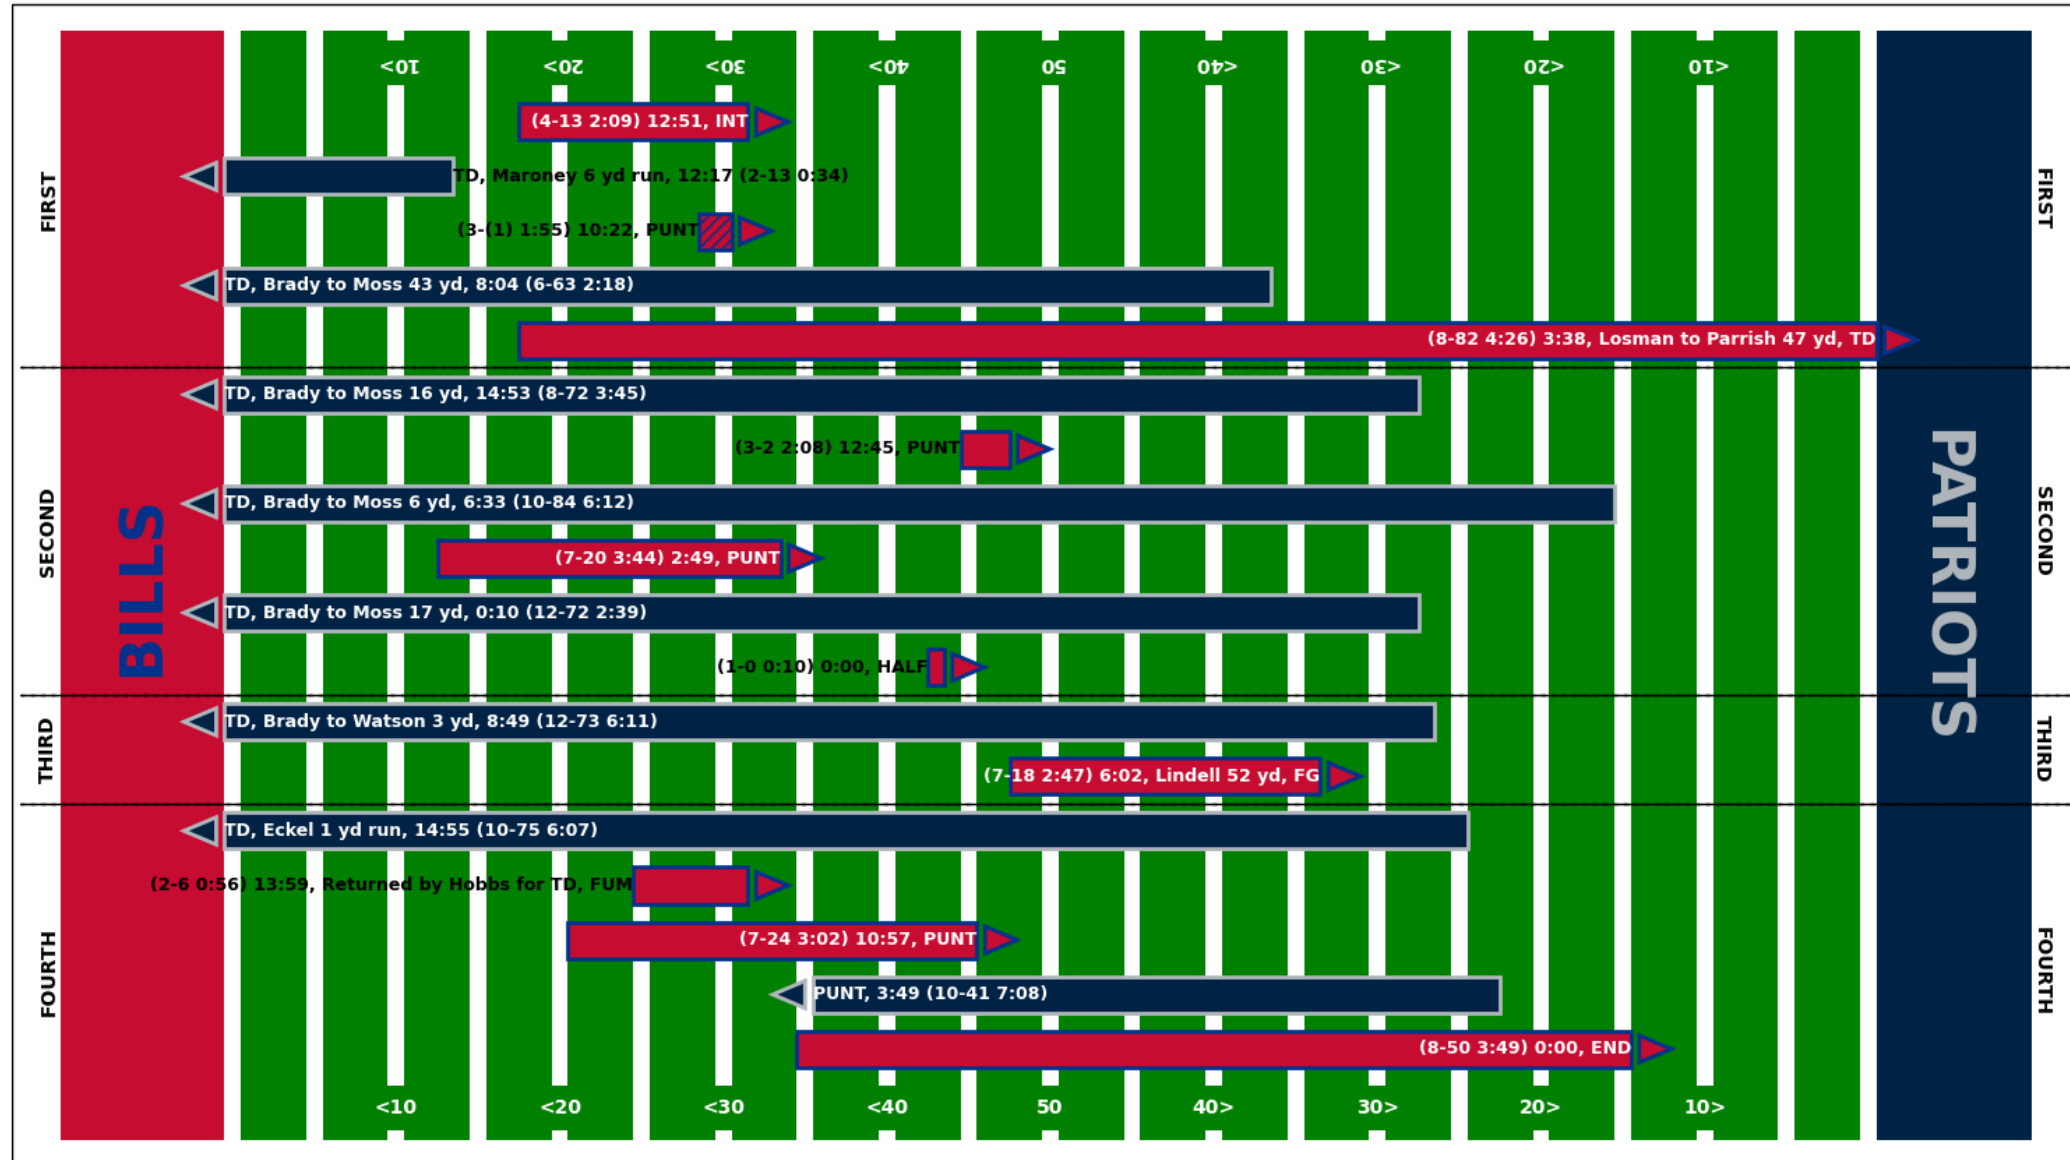

New England Patriots 56, Buffalo Bills 10

2007 Week 11

November 18, 2007

Ralph Wilson Stadium, Buffalo, New York