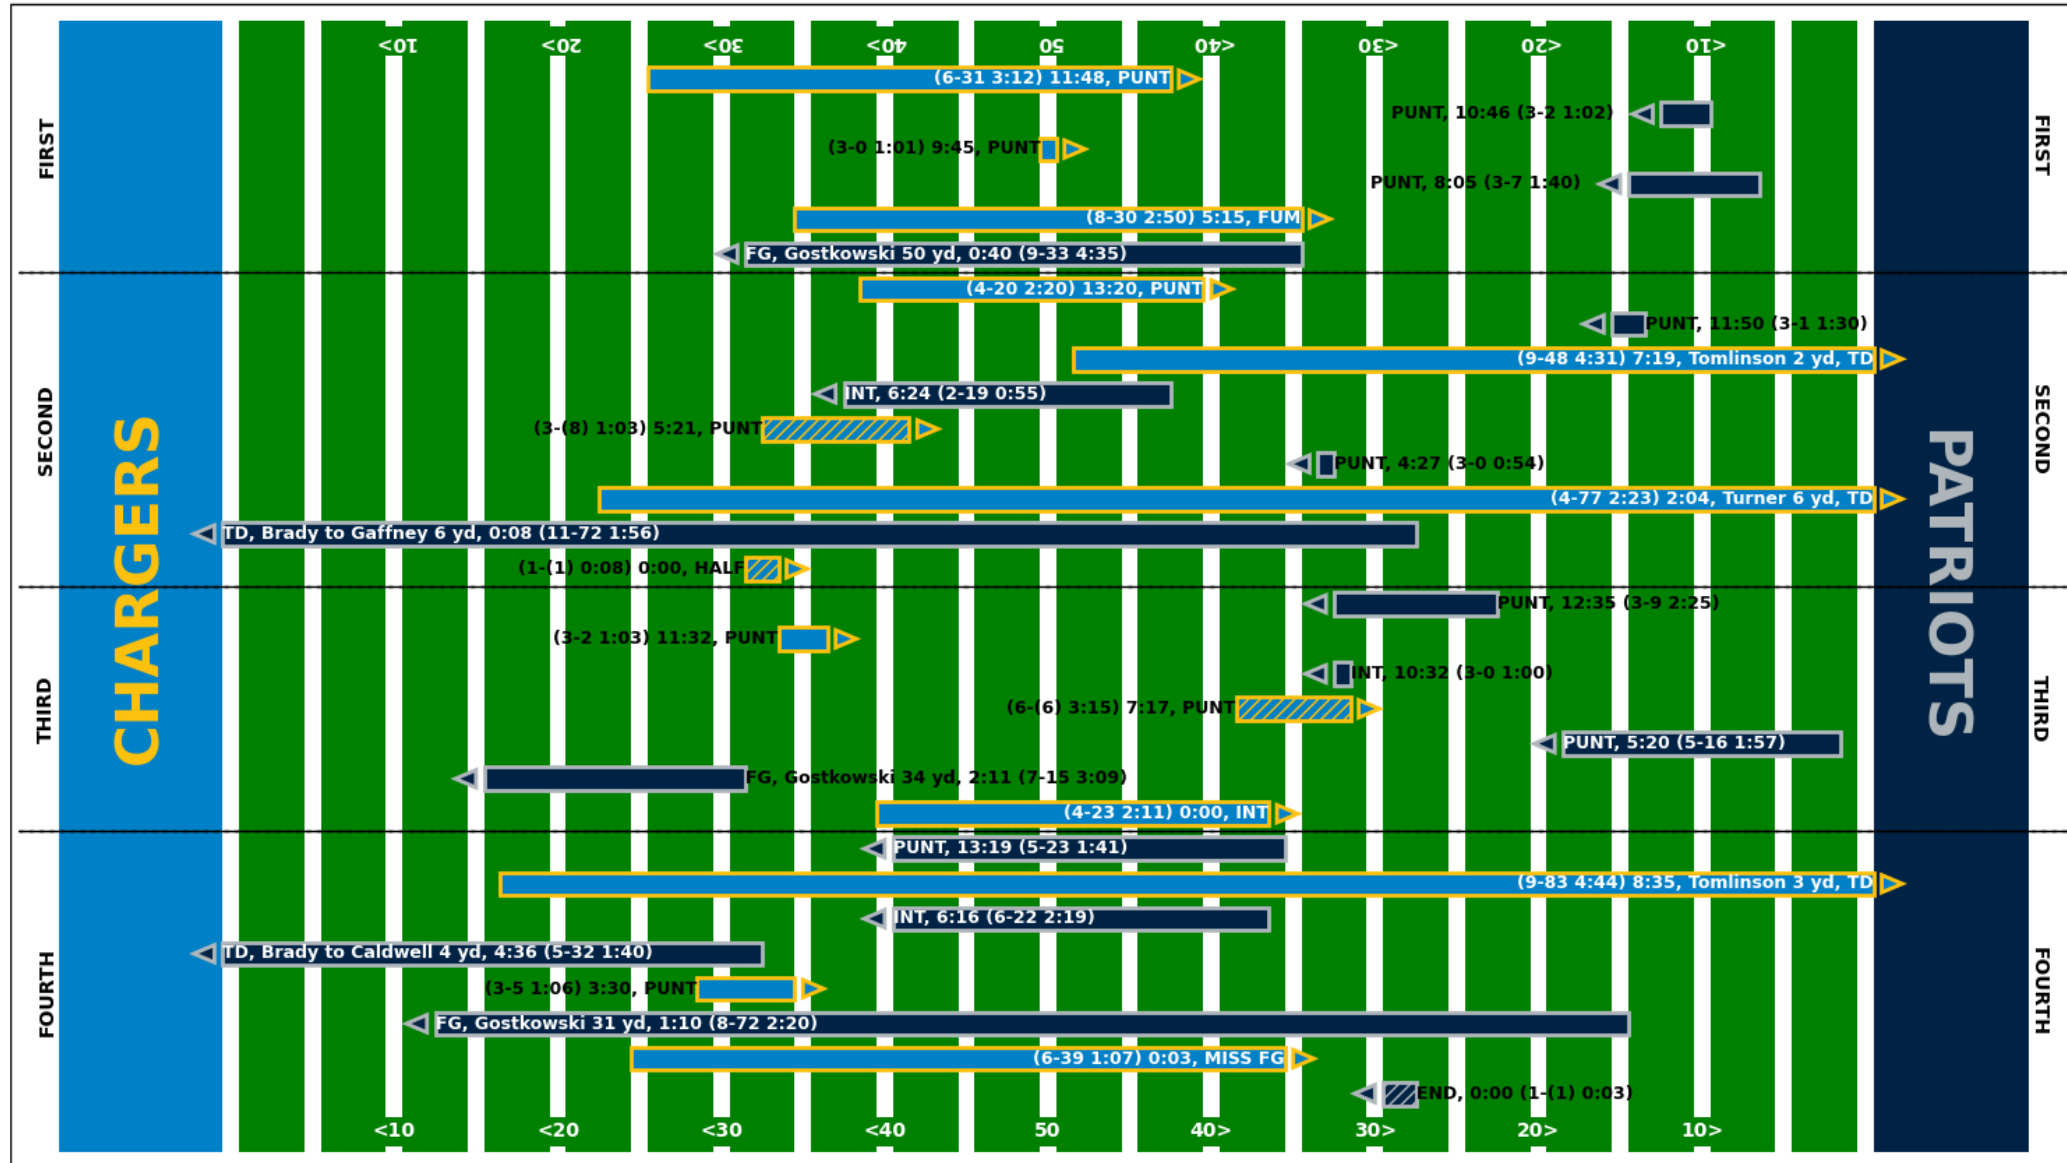

DATE	GAME	FINAL SCORE
1/19/2002	2001 AFC Divisional Playoff	New England Patriots 16 Oakland Raiders 13 (OT)
2/3/2002	Super Bowl XXXVI	New England Patriots 20 St. Louis Rams 17
11/30/2003	2003 Week 13	New England Patriots 38 Indianapolis Colts 34
1/14/2007	2006 AFC Divisional Playoff	New England Patriots 24 San Diego Chargers 21
11/18/2007	2007 Week 11	New England Patriots 56 Buffalo Bills 10
10/18/2009	2009 Week 6	New England Patriots 59 Tennessee Titans 0
11/14/2010	2010 Week 10	New England Patriots 39 Pittsburgh Steelers 26
11/24/2013	2013 Week 12	New England Patriots 34 Denver Broncos 31 (OT)
1/2/2015	Super Bowl XLIX	New England Patriots 28 Seattle Seahawks 24
2/5/2017	Super Bowl LI	New England Patriots 34 Atlanta Falcons 28 (OT)
1/20/2019	2018 AFC Championship Game	New England Patriots 37 Kansas City Chiefs 31 (OT)
1/23/2022	2021 NFC Divisional Playoff	Los Angeles Rams 30 Tampa Bay Buccaneers 27

New England Patriots 16, Oakland Raiders 13 (OT)
 2001 AFC Divisional Playoff
 January 19, 2002
 Foxboro Stadium, Foxboro, Massachusetts

New England Patriots 20, St. Louis Rams 17
 Super Bowl XXXVI
 February 3, 2002
 Louisiana Superdome, New Orleans, Louisiana

New England Patriots 38, Indianapolis Colts 34

2003 Week 13

November 30, 2003

RCA Dome, Indianapolis, Indiana

New England Patriots 24, San Diego Chargers 21
 2006 AFC Divisional Playoff
 January 14, 2007
 Qualcomm Stadium, San Diego, California

New England Patriots 39, Pittsburgh Steelers 26

2010 Week 10

November 14, 2010

Heinz Field, Pittsburgh, Pennsylvania

New England Patriots 34, Denver Broncos 31 (OT)

2013 Week 12

November 24, 2013

Gillette Stadium, Foxboro, Massachusetts