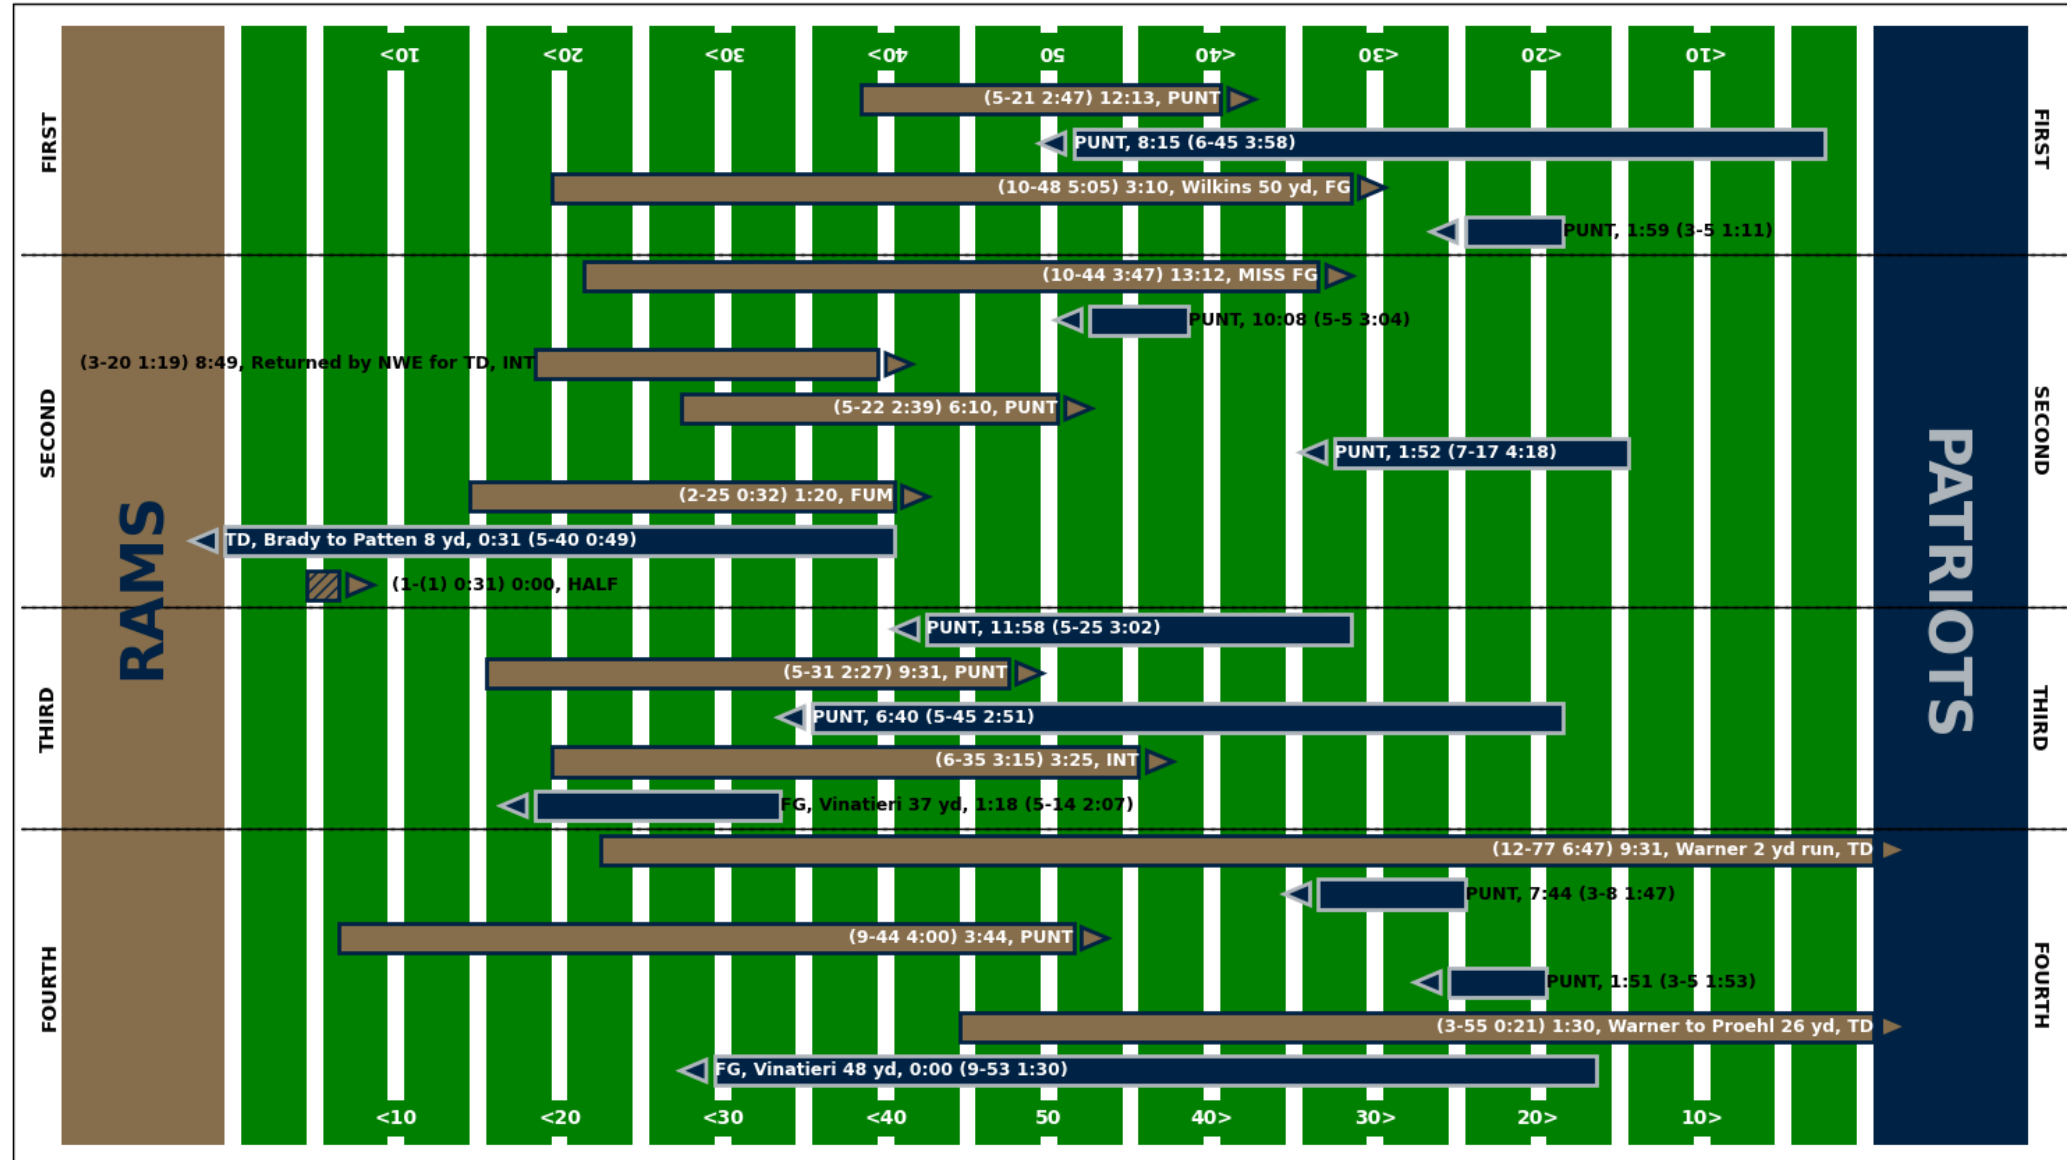

The Brady Years

Tom Brady's Career in 12 Drive Charts

© 2023 Michael Hamel

MichaelHamel.net

There are as many ways to examine Tom Brady's career as there are adjectives to describe it. Here are drive charts from 12 of his best games, spanning nearly his entire career. With so many great moments to choose from, it was difficult to choose 12 games to focus on. Some feature comebacks, others, blazing fast starts against an overwhelmed opponent. All but one is a victory; the 2021 NFC Divisional Playoff, nearly another great comeback, earns a spot here as one of Brady's best games as a Buccaneer.

DATE	GAME	FINAL SCORE
1/19/2002	2001 AFC Divisional Playoff	New England Patriots 16 Oakland Raiders 13 (OT)
2/3/2002	Super Bowl XXXVI	New England Patriots 20 St. Louis Rams 17
11/30/2003	2003 Week 13	New England Patriots 38 Indianapolis Colts 34
1/14/2007	2006 AFC Divisional Playoff	New England Patriots 24 San Diego Chargers 21
11/18/2007	2007 Week 11	New England Patriots 56 Buffalo Bills 10
10/18/2009	2009 Week 6	New England Patriots 59 Tennessee Titans 0
11/14/2010	2010 Week 10	New England Patriots 39 Pittsburgh Steelers 26
11/24/2013	2013 Week 12	New England Patriots 34 Denver Broncos 31 (OT)
1/2/2015	Super Bowl XLIX	New England Patriots 28 Seattle Seahawks 24
2/5/2017	Super Bowl LI	New England Patriots 34 Atlanta Falcons 28 (OT)
1/20/2019	2018 AFC Championship Game	New England Patriots 37 Kansas City Chiefs 31 (OT)
1/23/2022	2021 NFC Divisional Playoff	Los Angeles Rams 30 Tampa Bay Buccaneers 27

New England Patriots 16, Oakland Raiders 13 (OT)
 2001 AFC Divisional Playoff
 January 19, 2002
 Foxboro Stadium, Foxboro, Massachusetts

New England Patriots 20, St. Louis Rams 17
 Super Bowl XXXVI
 February 3, 2002
 Louisiana Superdome, New Orleans, Louisiana