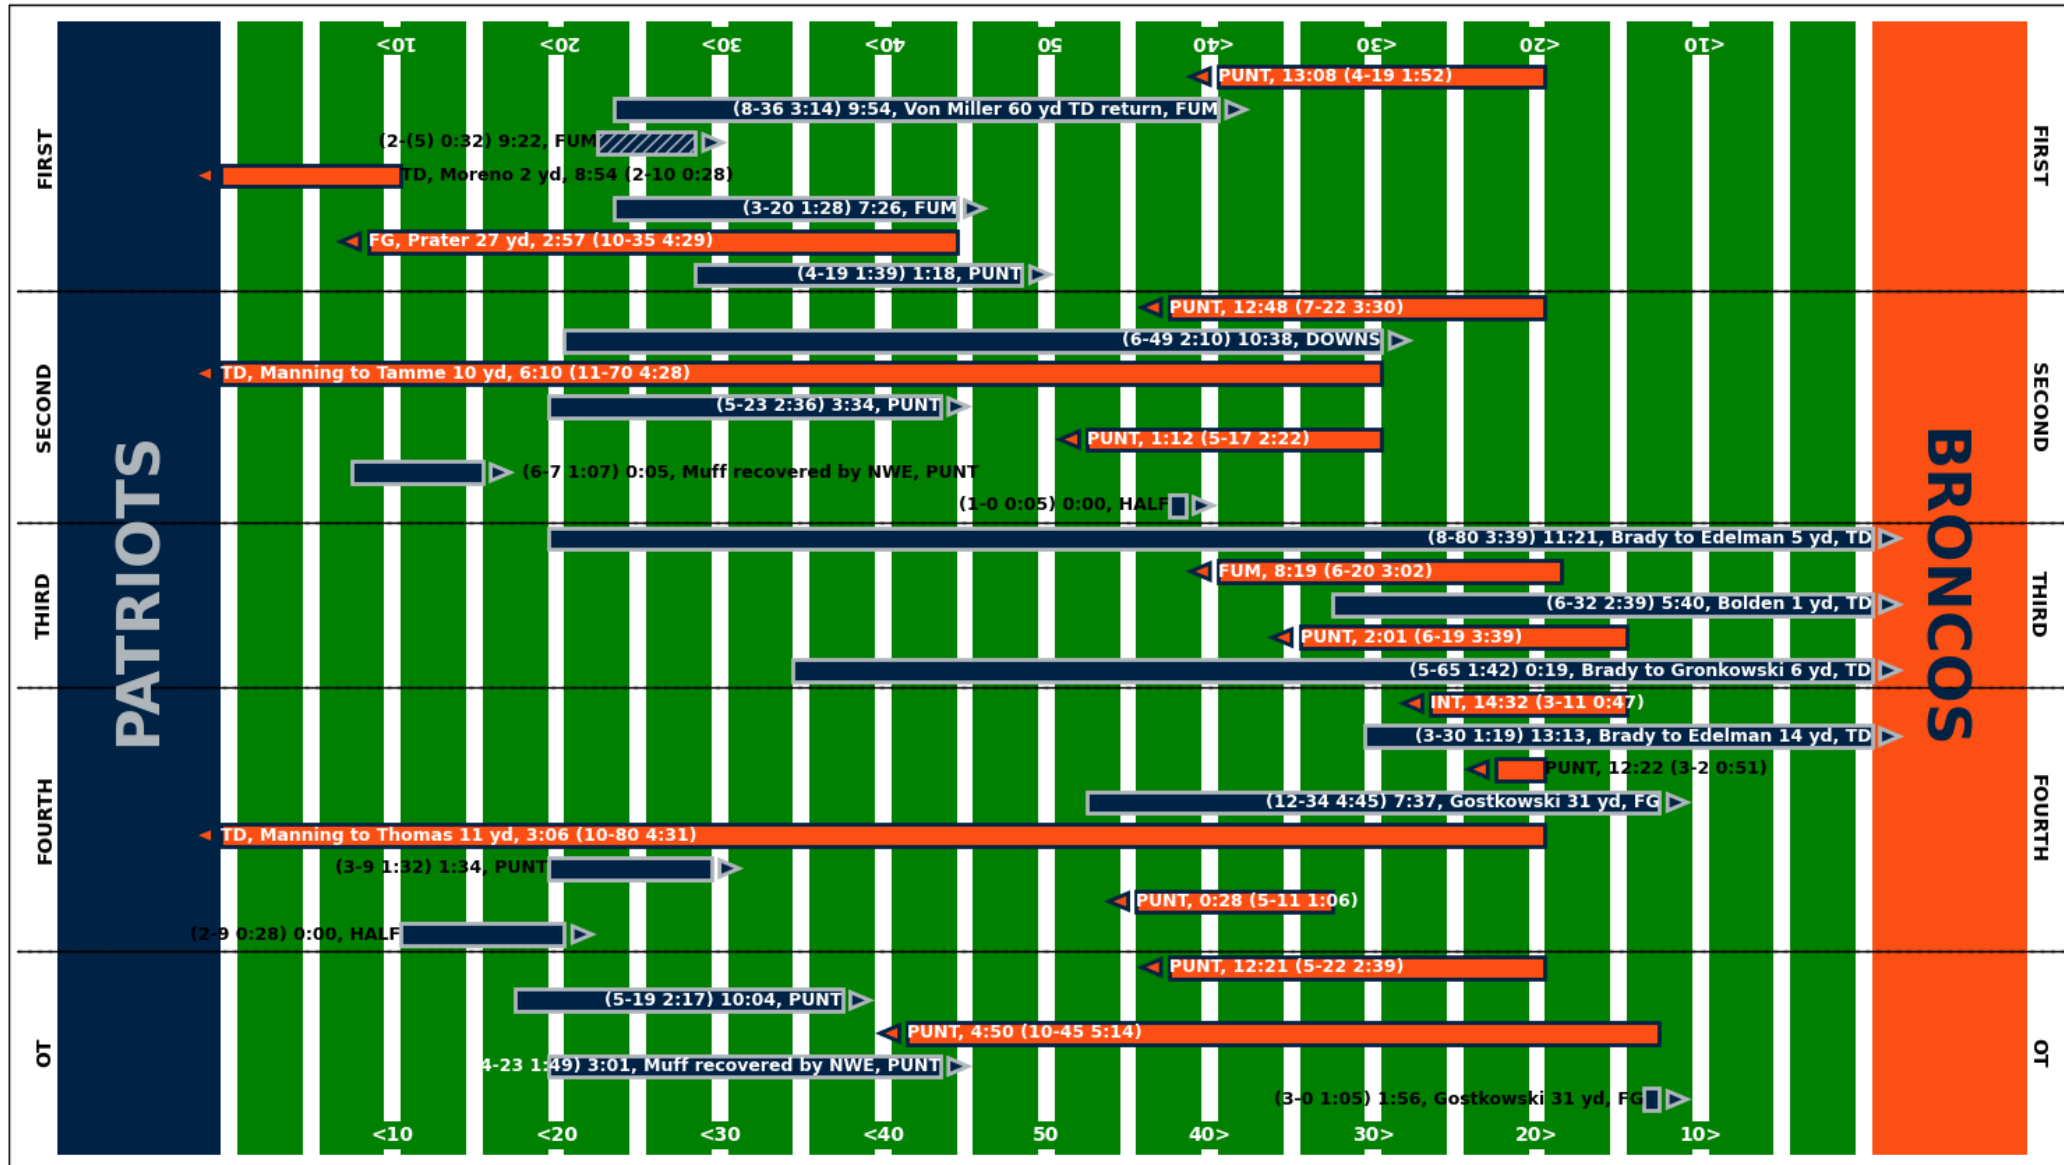

DATE	GAME	FINAL SCORE
1/19/2002	2001 AFC Divisional Playoff	New England Patriots 16 Oakland Raiders 13 (OT)
2/3/2002	Super Bowl XXXVI	New England Patriots 20 St. Louis Rams 17
11/30/2003	2003 Week 13	New England Patriots 38 Indianapolis Colts 34
1/14/2007	2006 AFC Divisional Playoff	New England Patriots 24 San Diego Chargers 21
11/18/2007	2007 Week 11	New England Patriots 56 Buffalo Bills 10
10/18/2009	2009 Week 6	New England Patriots 59 Tennessee Titans 0
11/14/2010	2010 Week 10	New England Patriots 39 Pittsburgh Steelers 26
11/24/2013	2013 Week 12	New England Patriots 34 Denver Broncos 31 (OT)
1/2/2015	Super Bowl XLIX	New England Patriots 28 Seattle Seahawks 24
2/5/2017	Super Bowl LI	New England Patriots 34 Atlanta Falcons 28 (OT)
1/20/2019	2018 AFC Championship Game	New England Patriots 37 Kansas City Chiefs 31 (OT)
1/23/2022	2021 NFC Divisional Playoff	Los Angeles Rams 30 Tampa Bay Buccaneers 27

New England Patriots 16, Oakland Raiders 13 (OT)
 2001 AFC Divisional Playoff
 January 19, 2002
 Foxboro Stadium, Foxboro, Massachusetts

New England Patriots 20, St. Louis Rams 17
 Super Bowl XXXVI
 February 3, 2002
 Louisiana Superdome, New Orleans, Louisiana

New England Patriots 39, Pittsburgh Steelers 26

2010 Week 10

November 14, 2010

Heinz Field, Pittsburgh, Pennsylvania

New England Patriots 34, Denver Broncos 31 (OT)

2013 Week 12

November 24, 2013

Gillette Stadium, Foxboro, Massachusetts

New England Patriots 28, Seattle Seahawks 24
 Super Bowl XLIX
 January 2, 2015
 University of Phoenix Stadium, Glendale, Arizona

New England Patriots 34, Atlanta Falcons 28 (OT)
Super Bowl LI
 February 5, 2017
 NRG Stadium, Houston, Texas